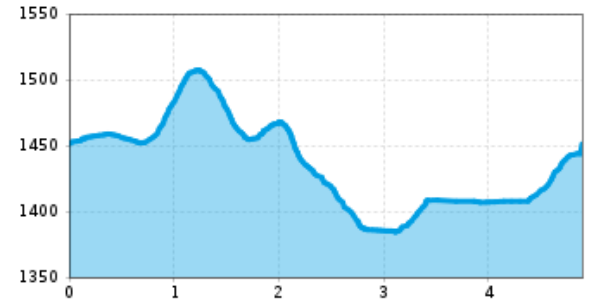

Altitude profile

The most important at a glance

distance 4.7 km	altitude meters uphill 151 m	altitude meters downhill 143 m	total walking time 1:30 h
highest point 1513 m	difficulty easy	starting point: Tourisusbüro (Gemeindehaus) best season: MAY, JUN, JUL, AUG, SEP, OCT route typ: circuit	