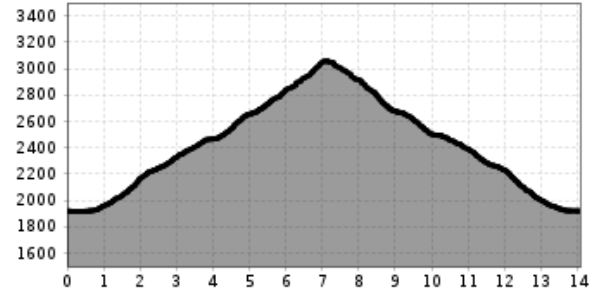

## Altitude profile

## The most important at a glance

distance  
14.1 km

altitude meters uphill  
1193 m

altitude meters downhill  
1203 m

walking time uphill  
4 h

total walking time  
8 h

highest point  
3112 m

difficulty  
difficult