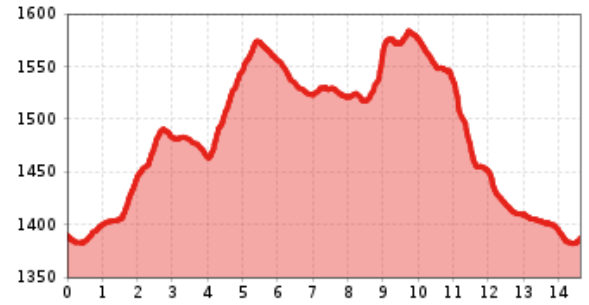

**Altitude profile**

**The most important at a glance**

<b>distance</b> 14.4 km	<b>altitude meters uphill</b> 351 m	<b>altitude meters downhill</b> 357 m	<b>total walking time</b> 3:30 h
<b>highest point</b> 1636 m	<b>difficulty</b> average	<b>state:</b> open	

**fitness:**

**starting point:** Biathlonzentrum  
**destination point:** Biathlonzentrum  
**best season:** JUN, JUL, AUG, SEP, OCT  
**route typ:** circuit family tour

**Gpx file**

**Interactive map**

[download>](#)