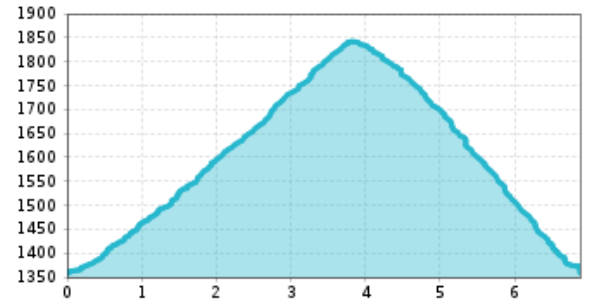

Altitude profile

The most important at a glance

distance 13.8 km	altitude meters uphill 500 m	total walking time 4:30 h	highest point 2409 m
----------------------------	--	-------------------------------------	--------------------------------

difficulty
difficult

fitness:

technique:

public transport:

starting point:
destination point:
best season:

Mit dem Bus bis zur Haltestelle "Innervillgraten Tischlerei Lanser"
Tischlerei Lanser / Innervillgraten
Gissertörl 2.397 m
JAN, FEB, MAR, DEC