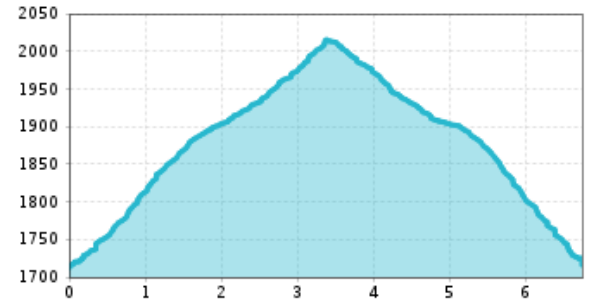

Altitude profile

The most important at a glance

distance
6.7 km

altitude meters uphill
320 m

total walking time
3 h

highest point
2026 m

difficulty
easy

Gpx file