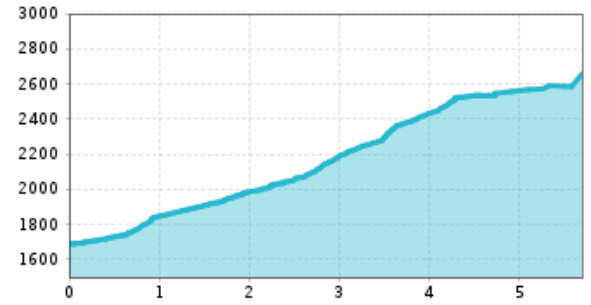

Altitude profile

The most important at a glance

altitude meters uphill
1140 m

highest point
2656 m

walking time uphill
3:30 h

distance
5.7 km

difficulty
average

starting point:
destination point:
best season: