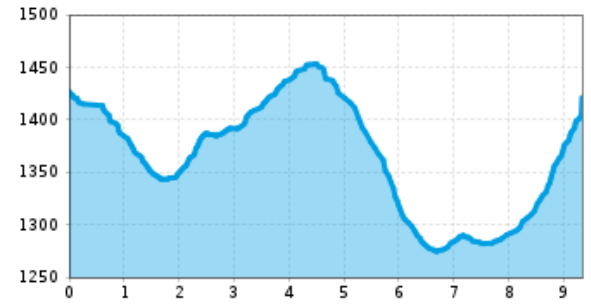

### Altitude profile

## The most important at a glance

distance  
9.3 km

altitude meters uphill  
270 m

altitude meters downhill  
280 m

total walking time  
2:30 h

highest point  
1460 m

difficulty  
easy

### best season:

APR, MAY, JUN, JUL, AUG, SEP, OCT

### route typ:

circuit family tour