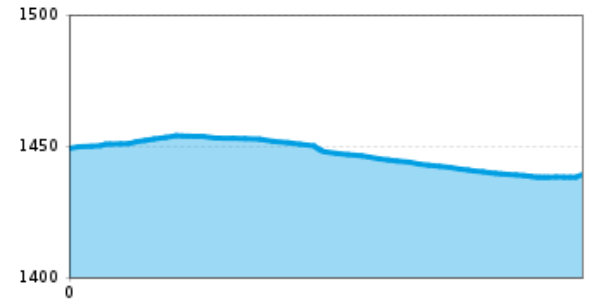

Dienstags und freitags um 20 Uhr - Treffpunkt am Kirchplatz!

Altitude profile

The most important at a glance

distance
0.8 km

altitude meters uphill
5 m

altitude meters downhill
11 m

total walking time
20 min

highest point
1456 m

difficulty
easy

starting point:
destination point:
best season:
route typ:

1456
1436
JAN, FEB, MAR, APR, JUN, JUL, AUG, SEP, OCT, DEC
circuit family tour buggy-friendly tour

Gpx file

[download>](#)