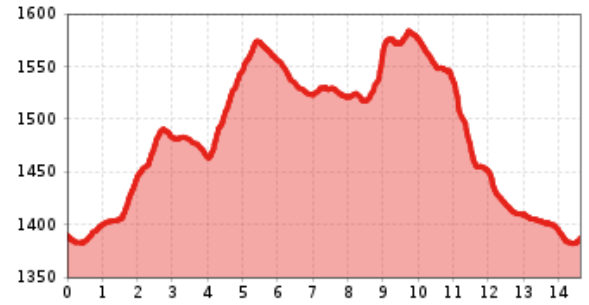

**Altitude profile**

**The most important at a glance**

<b>distance</b> 14.4 km	<b>altitude meters uphill</b> 351 m	<b>altitude meters downhill</b> 357 m	<b>total walking time</b> 3:30 h
<b>highest point</b> 1636 m	<b>difficulty</b> average	<b>state:</b> open	

**fitness:**

**starting point:**  
**destination point:**  
**best season:**  
**route typ:**

Biathlonzentrum  
Biathlonzentrum  
JUN, JUL, AUG, SEP, OCT  
circuit family tour

**Gpx file**

**Interactive map**