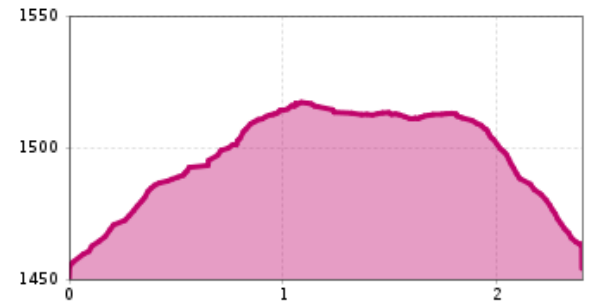

Altitude profile

The most important at a glance

altitude meters uphill
66 m

total walking time
50 min

highest point
1520 m

difficulty
easy

Gpx file

[download>](#)

Interactive map

[open>](#)