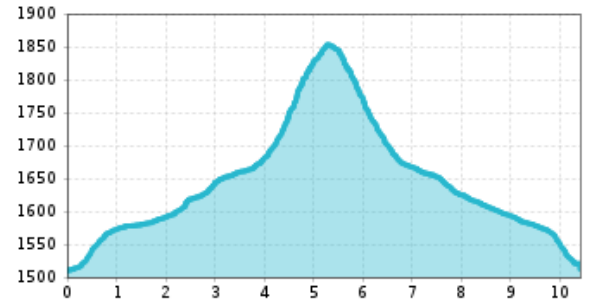

Altitude profile

The most important at a glance

distance
10.5 km

altitude meters uphill
180 m

total walking time
3 h

highest point
1861 m

difficulty
average

fitness:

technique:

starting point:

destination point:

Parkplatz Lüfter
Oberstalleralm

Gpx file

Interactive map

[download>](#)

[open>](#)