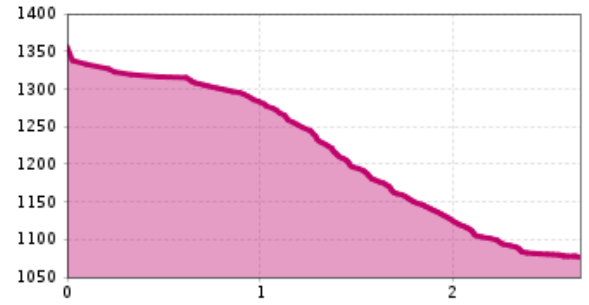

Altitude profile

The most important at a glance

distance 2.1 km	altitude meters downhill 216 m	total walking time 1:15 h	highest point 1299 m
difficulty easy	state: closed		

starting point: Hollbruck Kirche
destination point: Heinfels Bistro Bulldog

arrival

Parking spot
Hollbruck Parking Lot

Gpx file

Interactive map

[download>](#)

[open>](#)