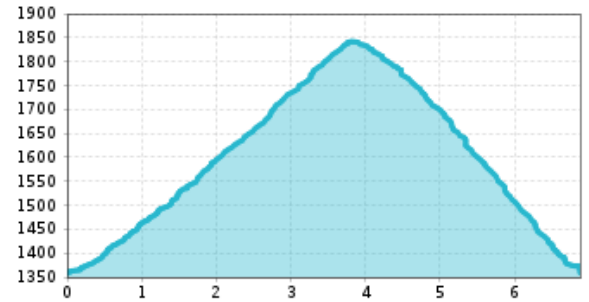

Altitude profile

The most important at a glance

distance
13.8 km

altitude meters uphill
500 m

total walking time
4:30 h

highest point
2409 m

difficulty
difficult

fitness:

technique:

public transport:

starting point:
destination point:
best season:

Mit dem Bus bis zur Haltestelle "Innervillgraten Tischlerei Lanser"
Tischlerei Lanser / Innervillgraten
Gissertörl 2.397 m
JAN, FEB, MAR, DEC