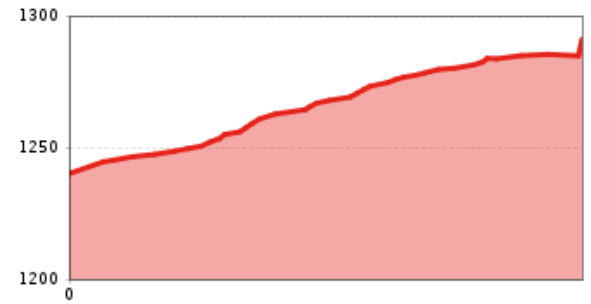

Altitude profile

The most important at a glance

snowed no	difficulty	special accommodation for cross country skier no	barrier-free no
biathlon no	cross country seal of quality no		

Gpx file

[download>](#)

Interactive map

[open>](#)