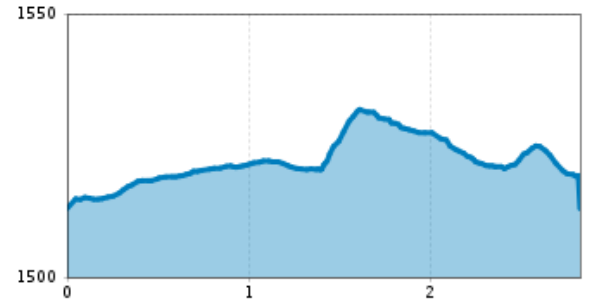

Altitude profile

The most important at a glance

distance 2.8 km	snowed no	difficulty average	start altitude 1513 m	destination altitude 1513 m
--------------------	--------------	-----------------------	--------------------------	--------------------------------

altitude meters uphill 27 m	highest point 1540 m	special accommodation for cross country skier yes
--------------------------------	-------------------------	--

barrier-free no	biathlon no	cross country seal of quality yes
--------------------	----------------	--------------------------------------

public transport:

Mit dem Bus bis zur Haltestelle "Kartitsch Rauchenbach"

parking:

Parkplatz in Rauchenbach
JAN, FEB, MAR, DEC

best season:

state: closed
(svg)

arrival

Stop