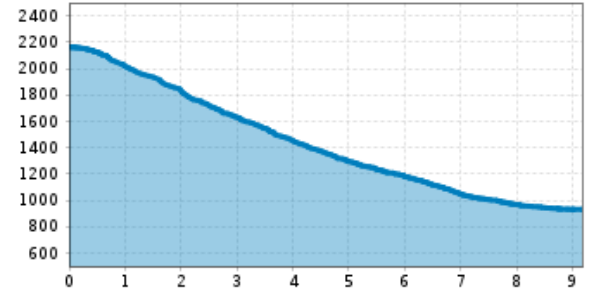

Altitude profile

The most important at a glance

distance
9 km

altitude meters downhill
1230 m

walking time downhill
3:37 h

total walking time
3:37 h

difficulty
easy

fitness: